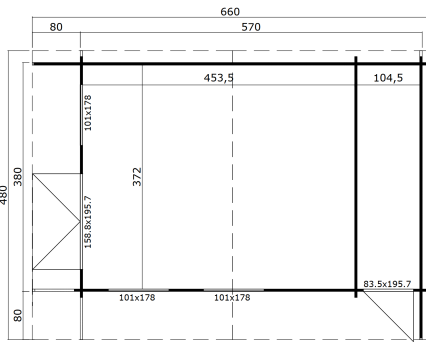

-  40 mm
-  4
-  0
-  **GUARANTEE**
- 5 YEARS**

PACKAGING: 2 PALLET(S)

-  660 x 56 x 118 cm
1177 kg
-  660 x 55 x 118 cm
1156 kg

EAN 4743329285333

DIMENSIONS

Floor area	20.91 m ²
Roof dimensions	6.60 x 4.80 m
Cubic volume	≈ 50.65 m ³
Wall height	≈ 2.34 m
Ridge height	≈ 2.51 m
Front overhang	≈ 80 cm

WINDOWS & DOORS

1 x Double door (DGP+*)	158.8 x 195.7 cm
1 x Single door (TP+*)	83.5 x 195.7 cm
3 x Double window fixed (DGP+*)	101.0 x 178.0 cm

*DGP+: Double Glazed Premium Plus

*TP+: Solid Wood Premium Plus

ROOF & FLOOR

Roof boards	18.5x90 mm
Floor boards	18.5x90 mm
Roof surface	31.68 m ²
Roof angle	≈ 2 °
Treated Bearers	45x70 mm

* Optional roof covering available